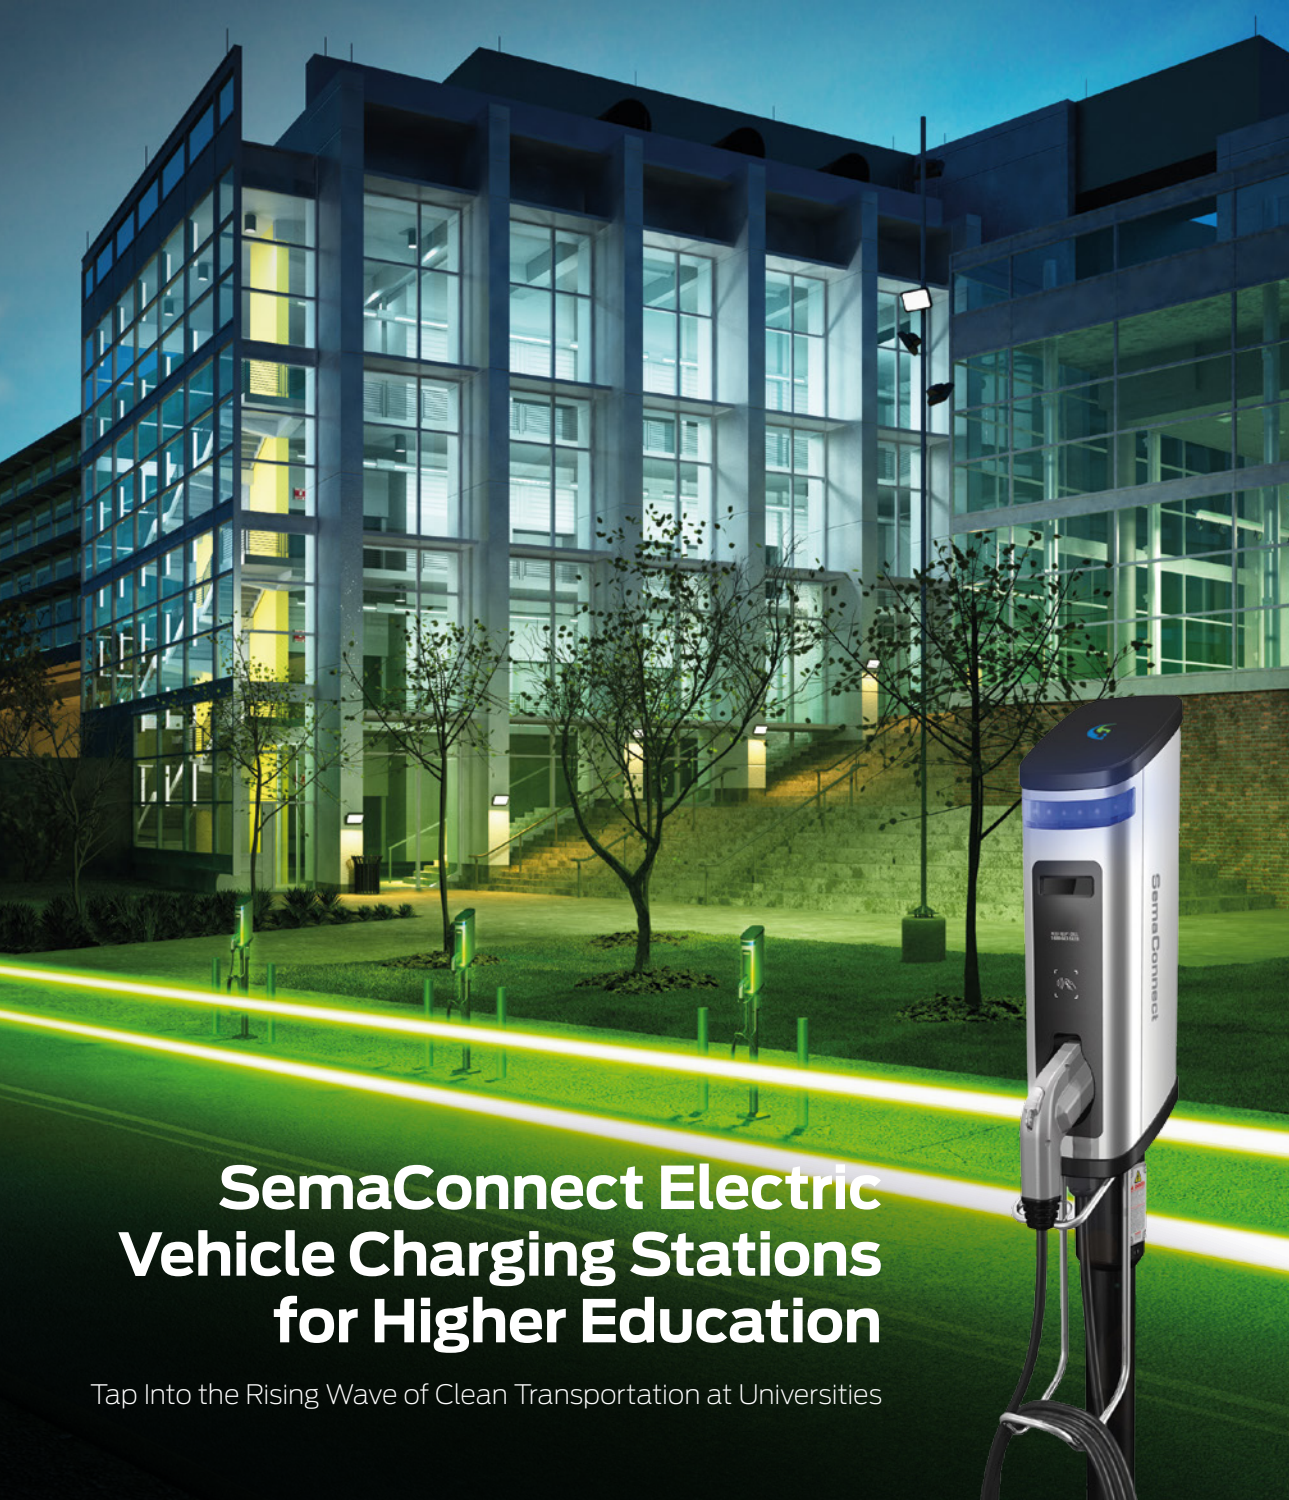

SemaConnect™

SemaConnect Electric Vehicle Charging Stations for Higher Education

Tap Into the Rising Wave of Clean Transportation at Universities

Florida International University
Miami, FL

Washington State University
Pullman, WA

Benefits of installing SemaConnect Stations include:

The Station has been designed to be visually compelling to **effectively enhance the image of its host property location.**

Installation is simple, quick and affordable. The electrical service connection only requires **3 wire nuts, 4 screws and you're done!**